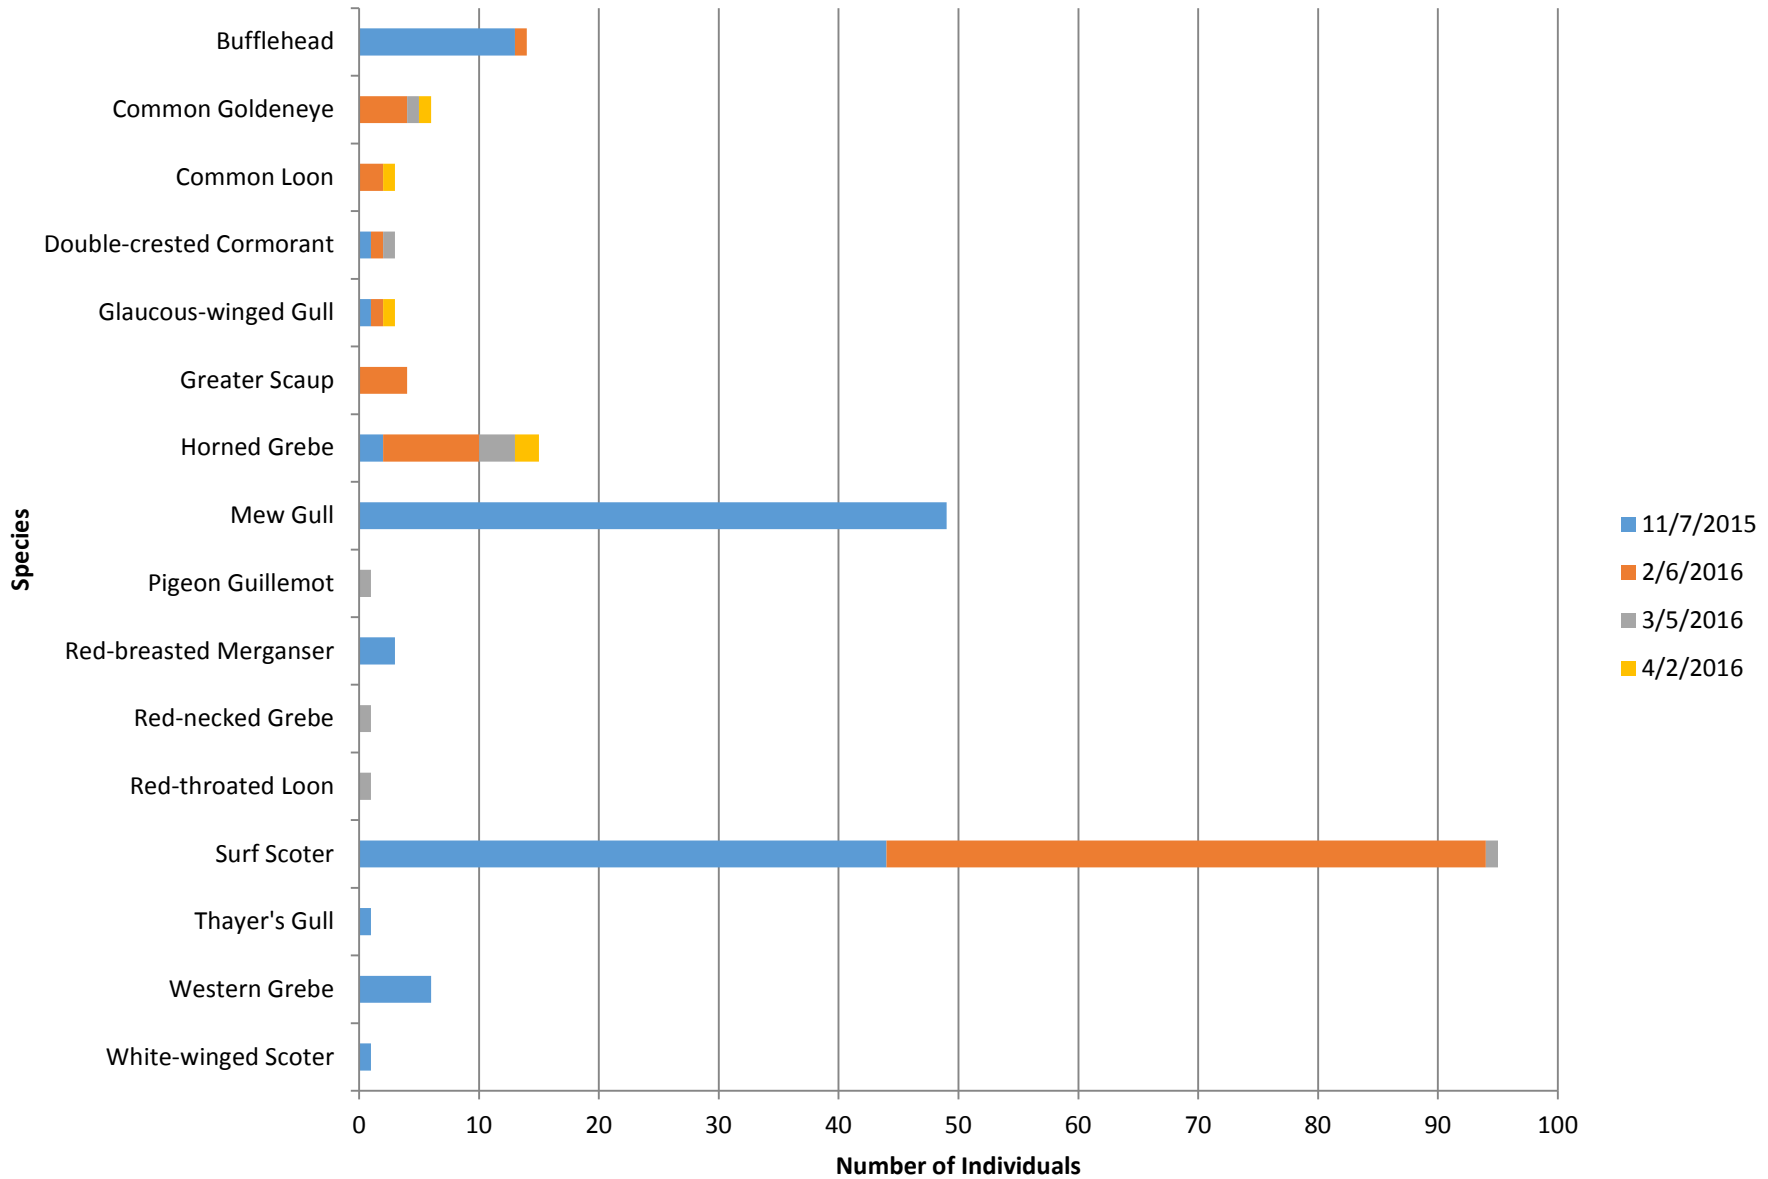

Frye Cove

Total number of birds by species recorded at site during survey season. Sightings color-coded by month.