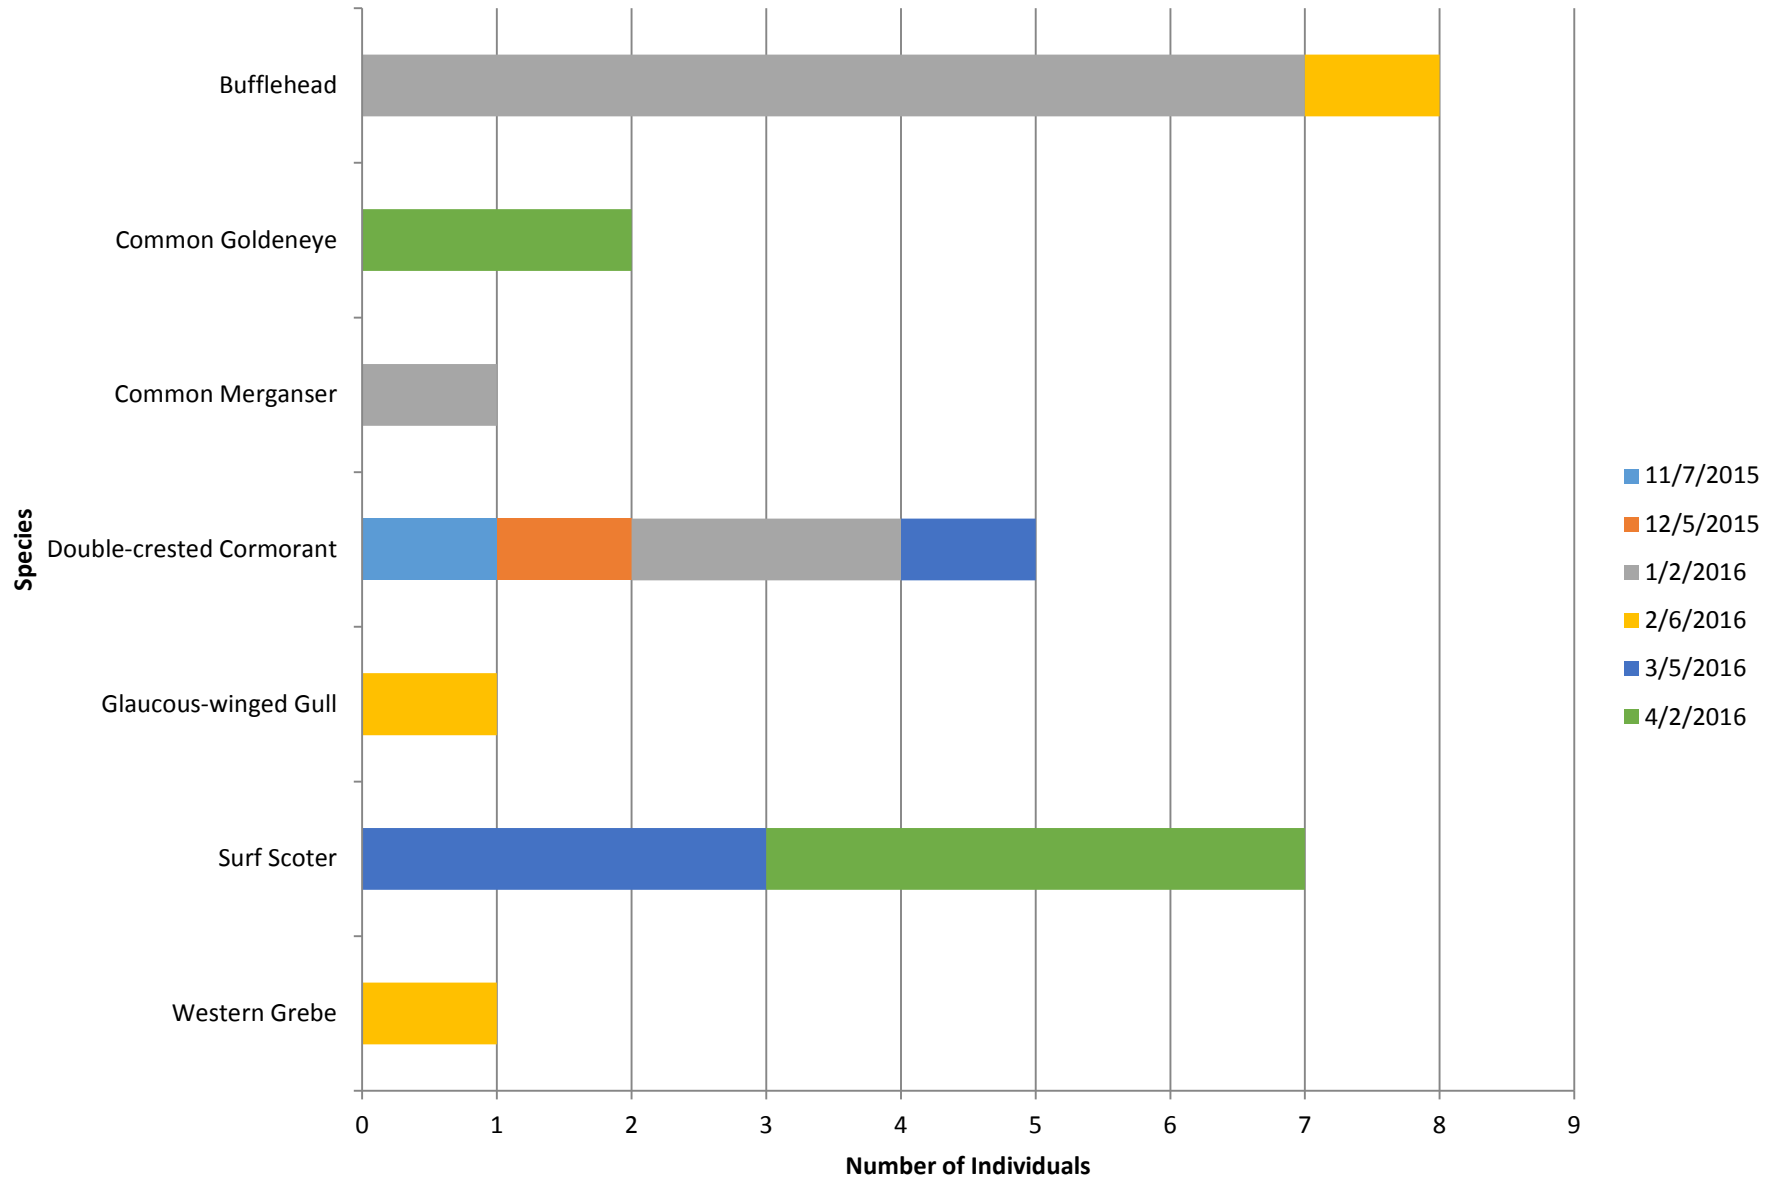

Narrows Park

Total number of birds by species recorded at site during survey season. Sightings color-coded by month.