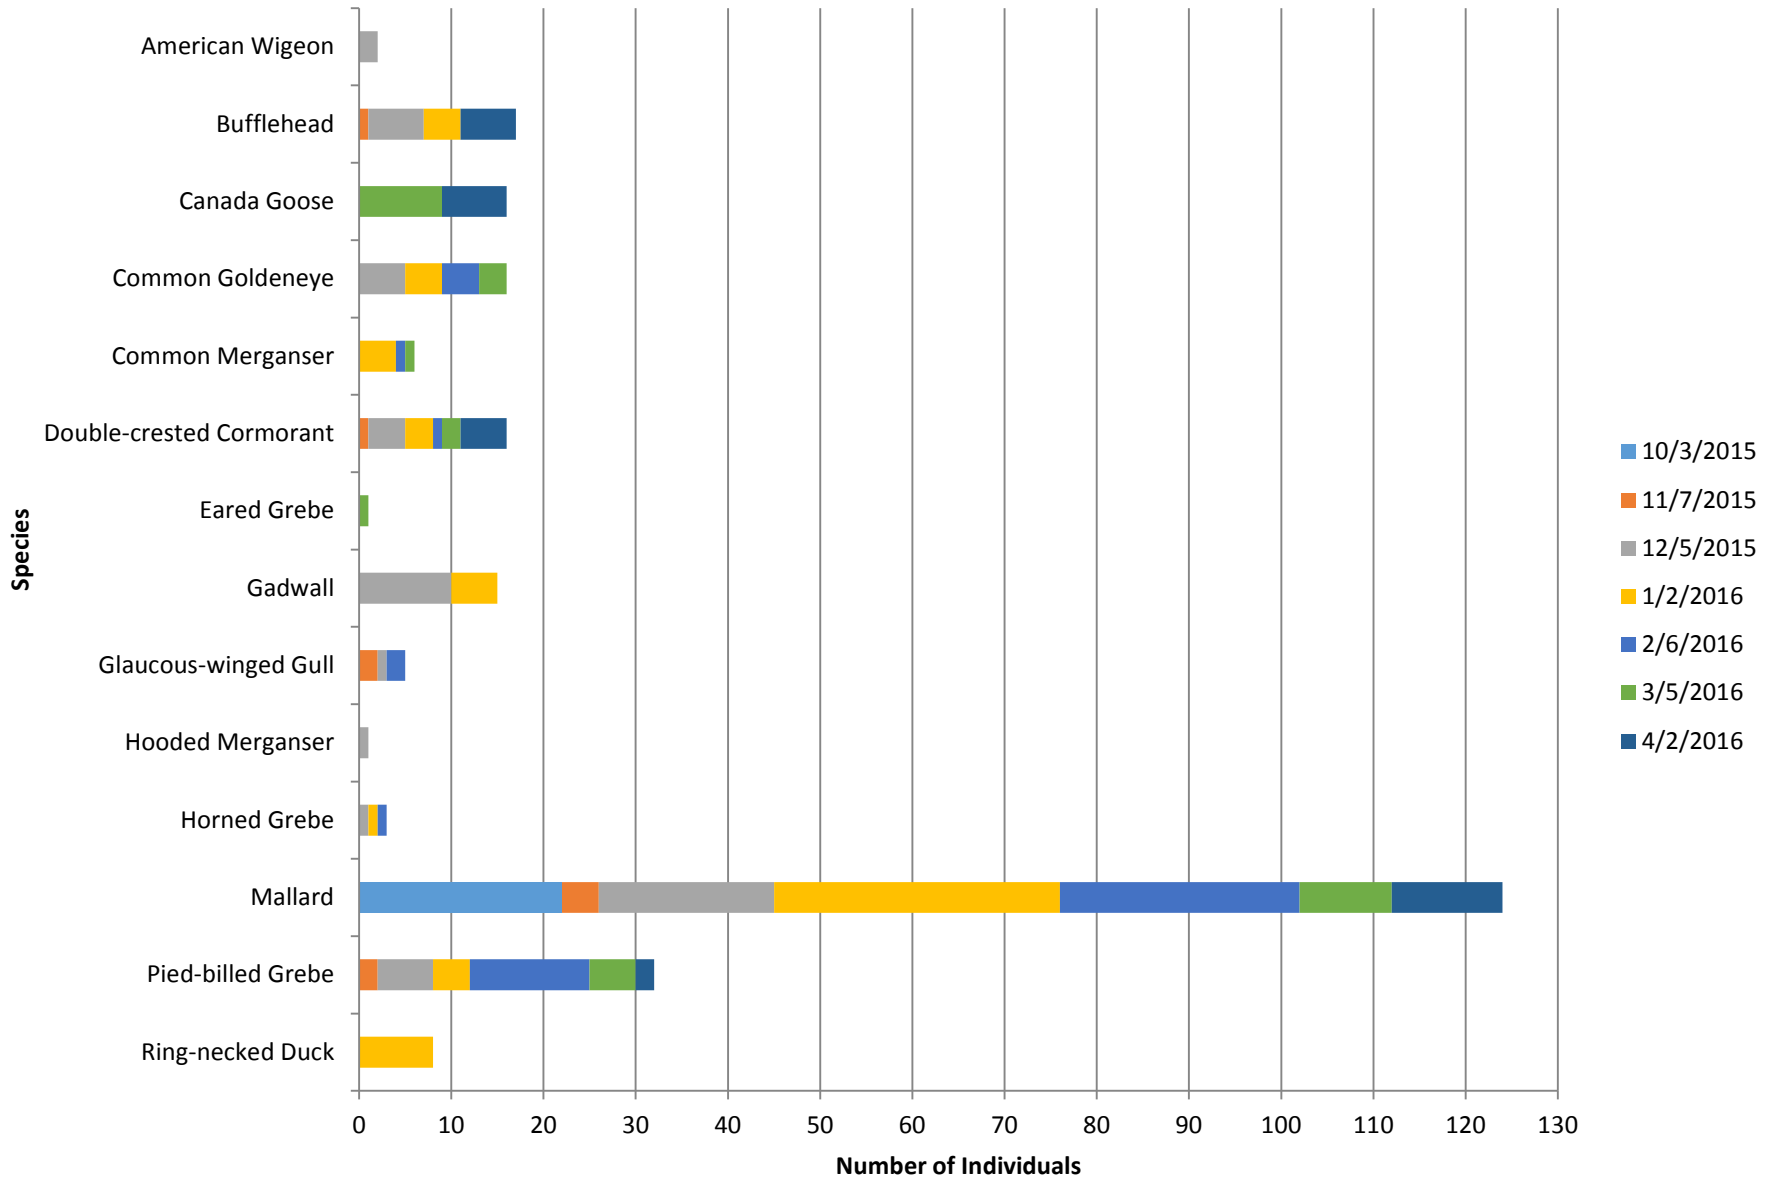

Seward Park South

Total number of birds by species recorded at site during survey season. Sightings color-coded by month.