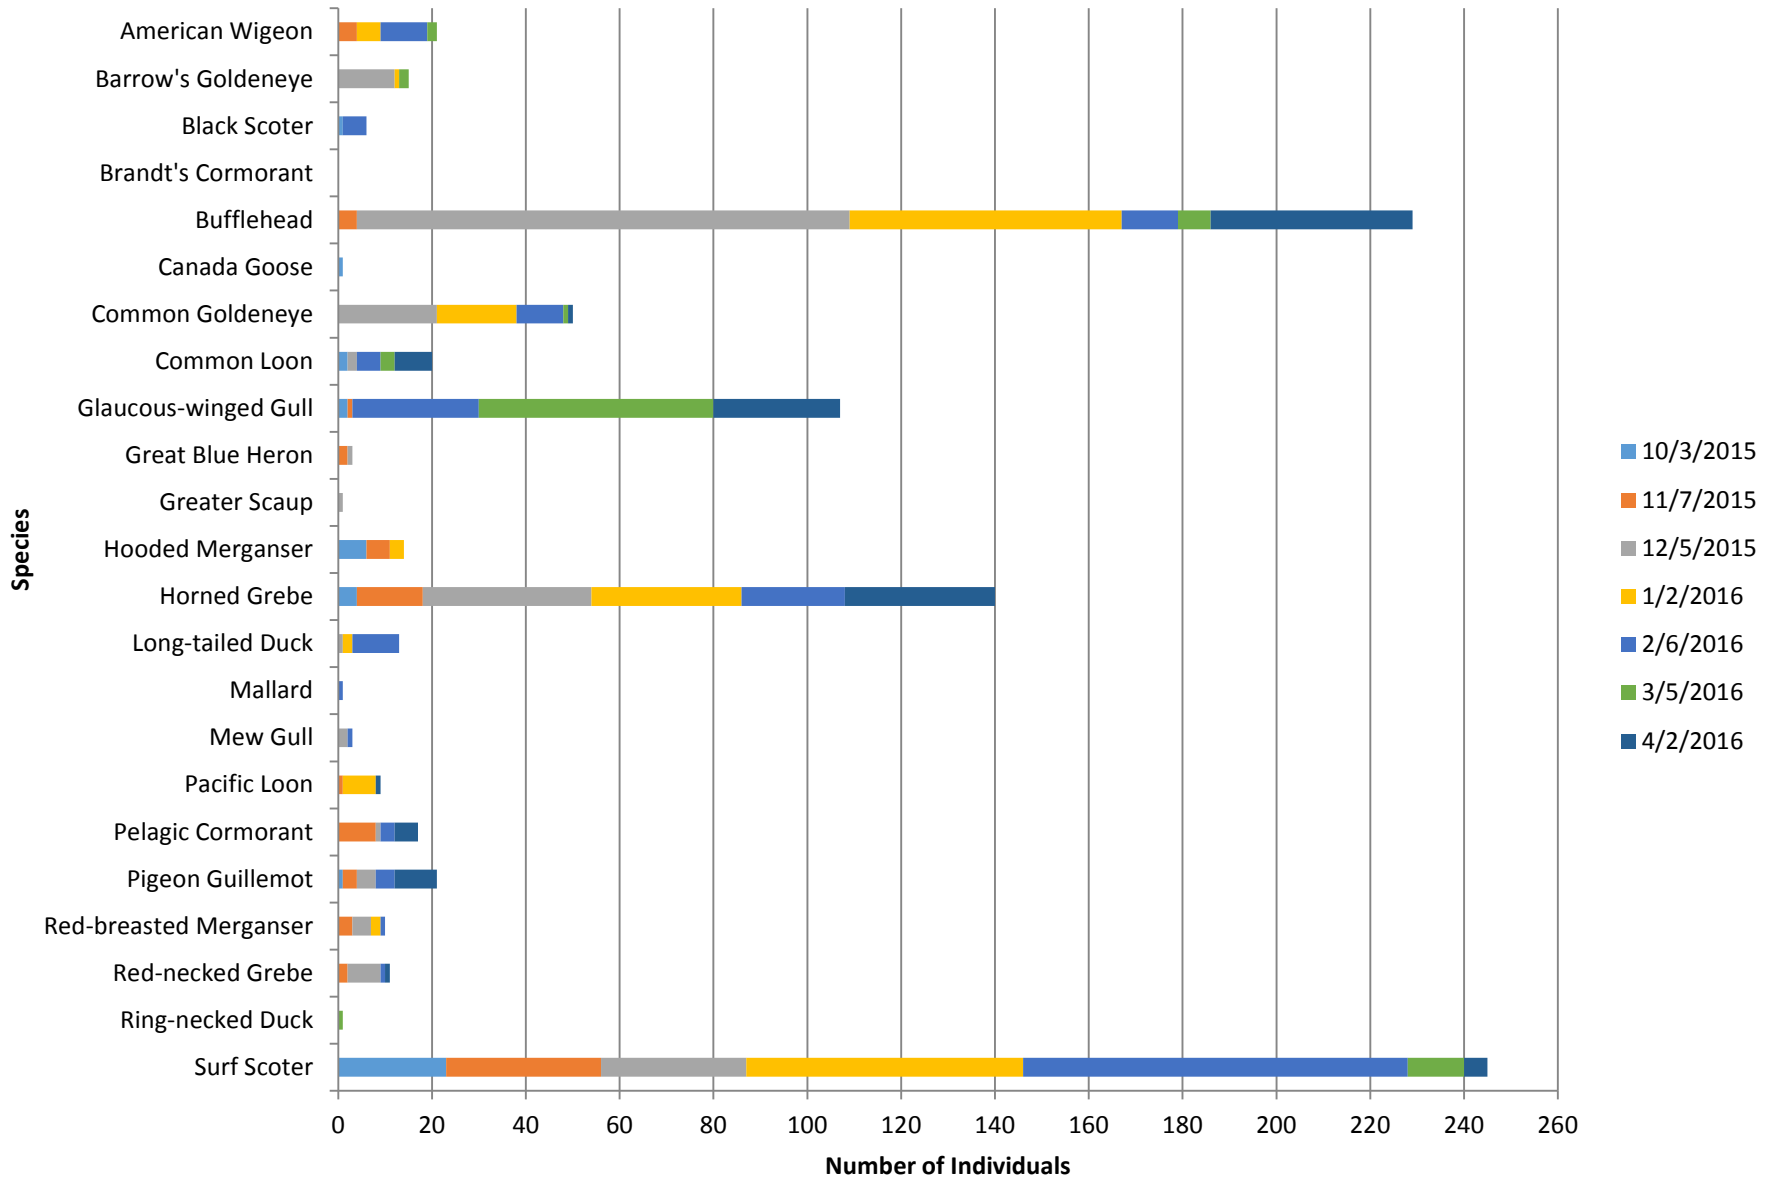

## Suquamish Museum

Total number of birds by species recorded at site during survey season. Sightings color-coded by month.

NOTE: Over 250 Double-crested Cormorants not represented in the graph.