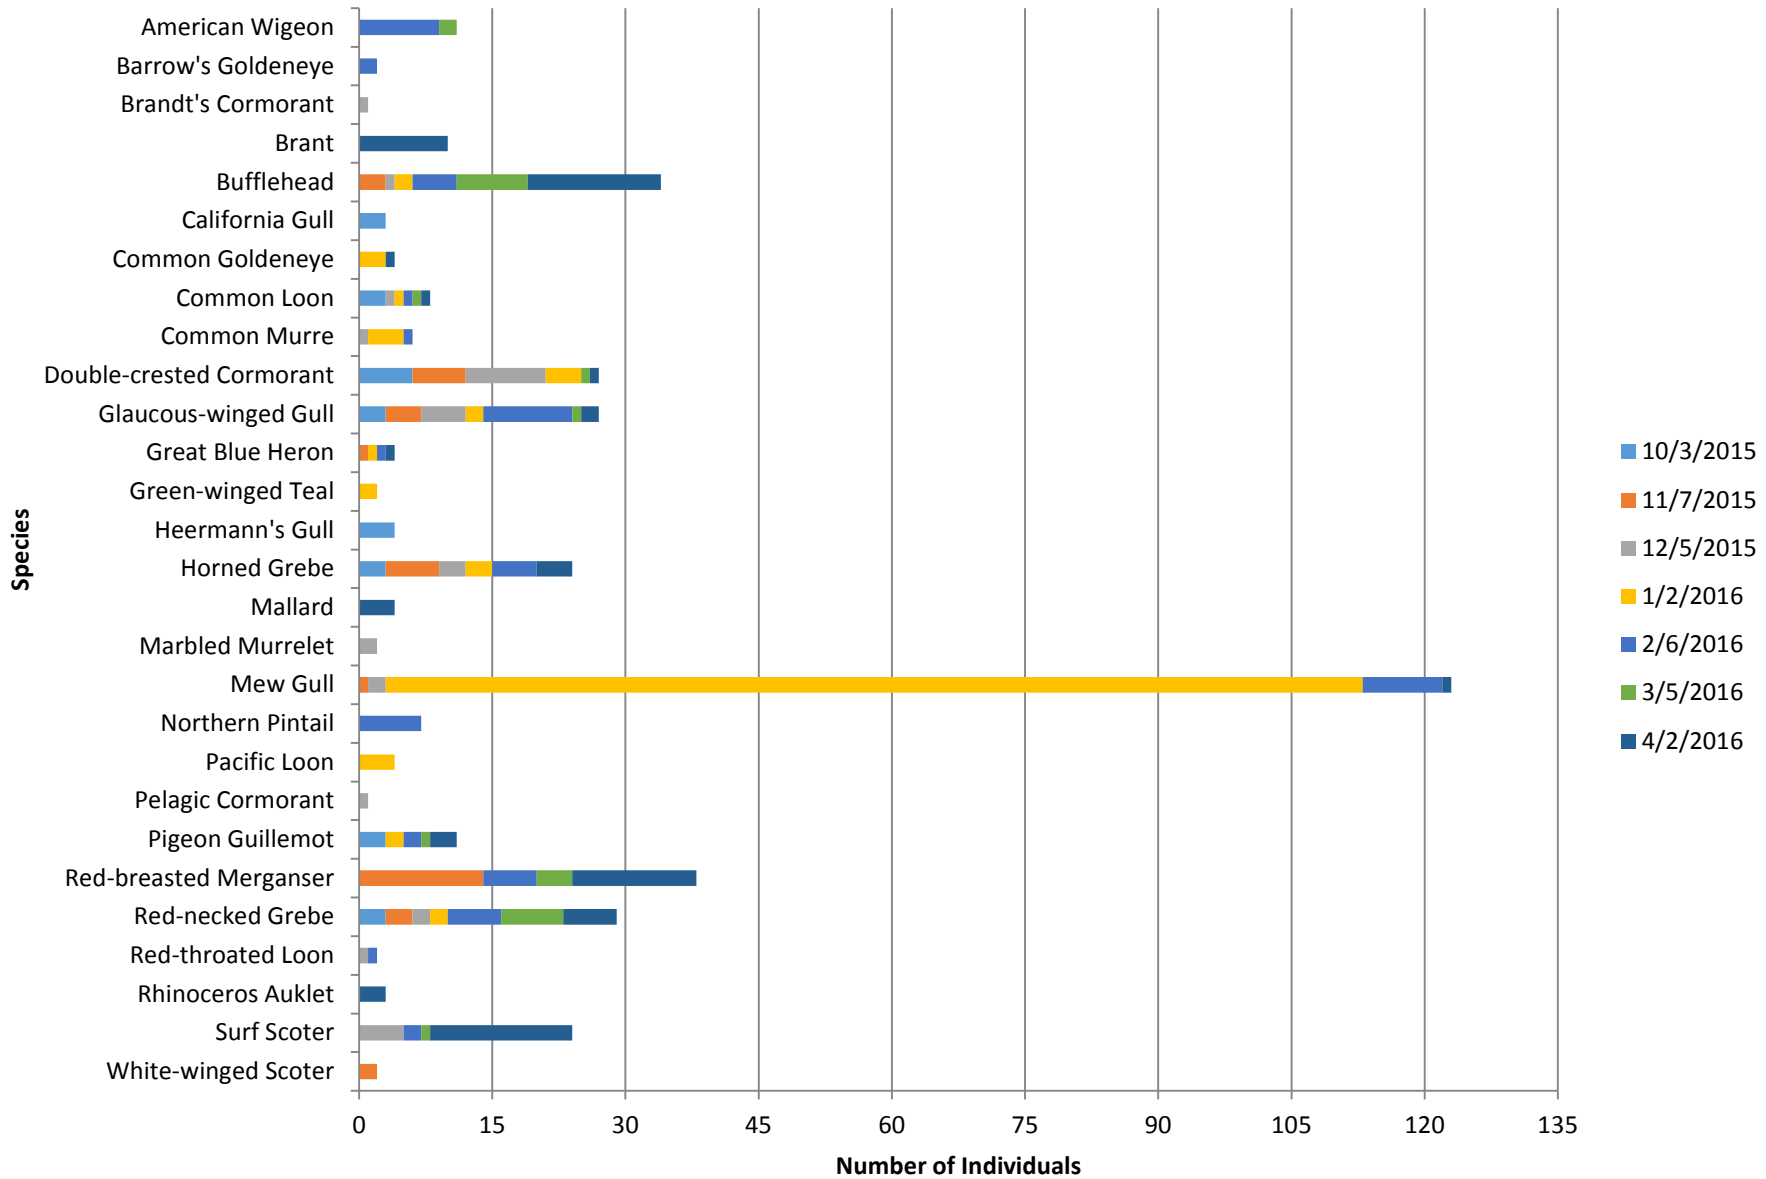

## Twin Spits Road

Total number of birds by species recorded at site during survey season. Sightings color-coded by month.