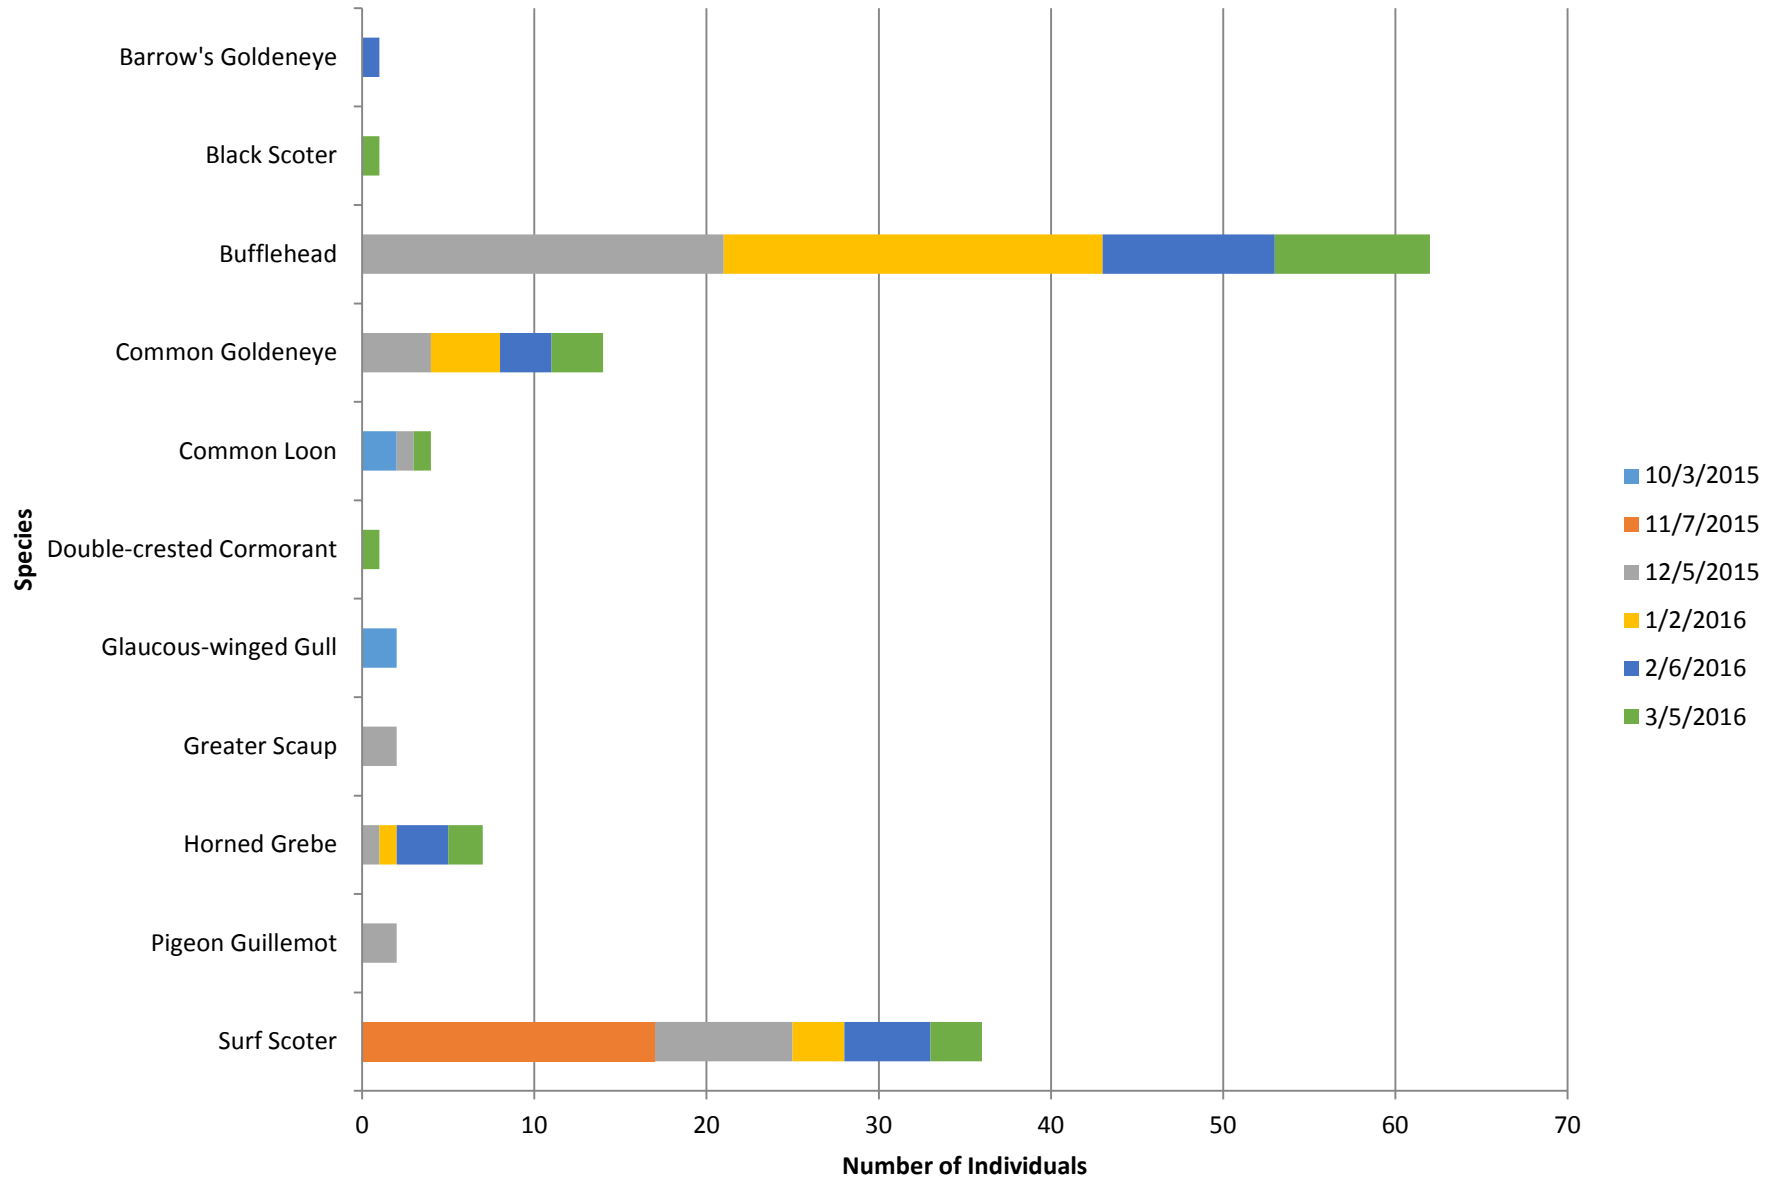

## Zittel's Marina

Total number of birds by species recorded at site during survey season. Sightings color-coded by month.