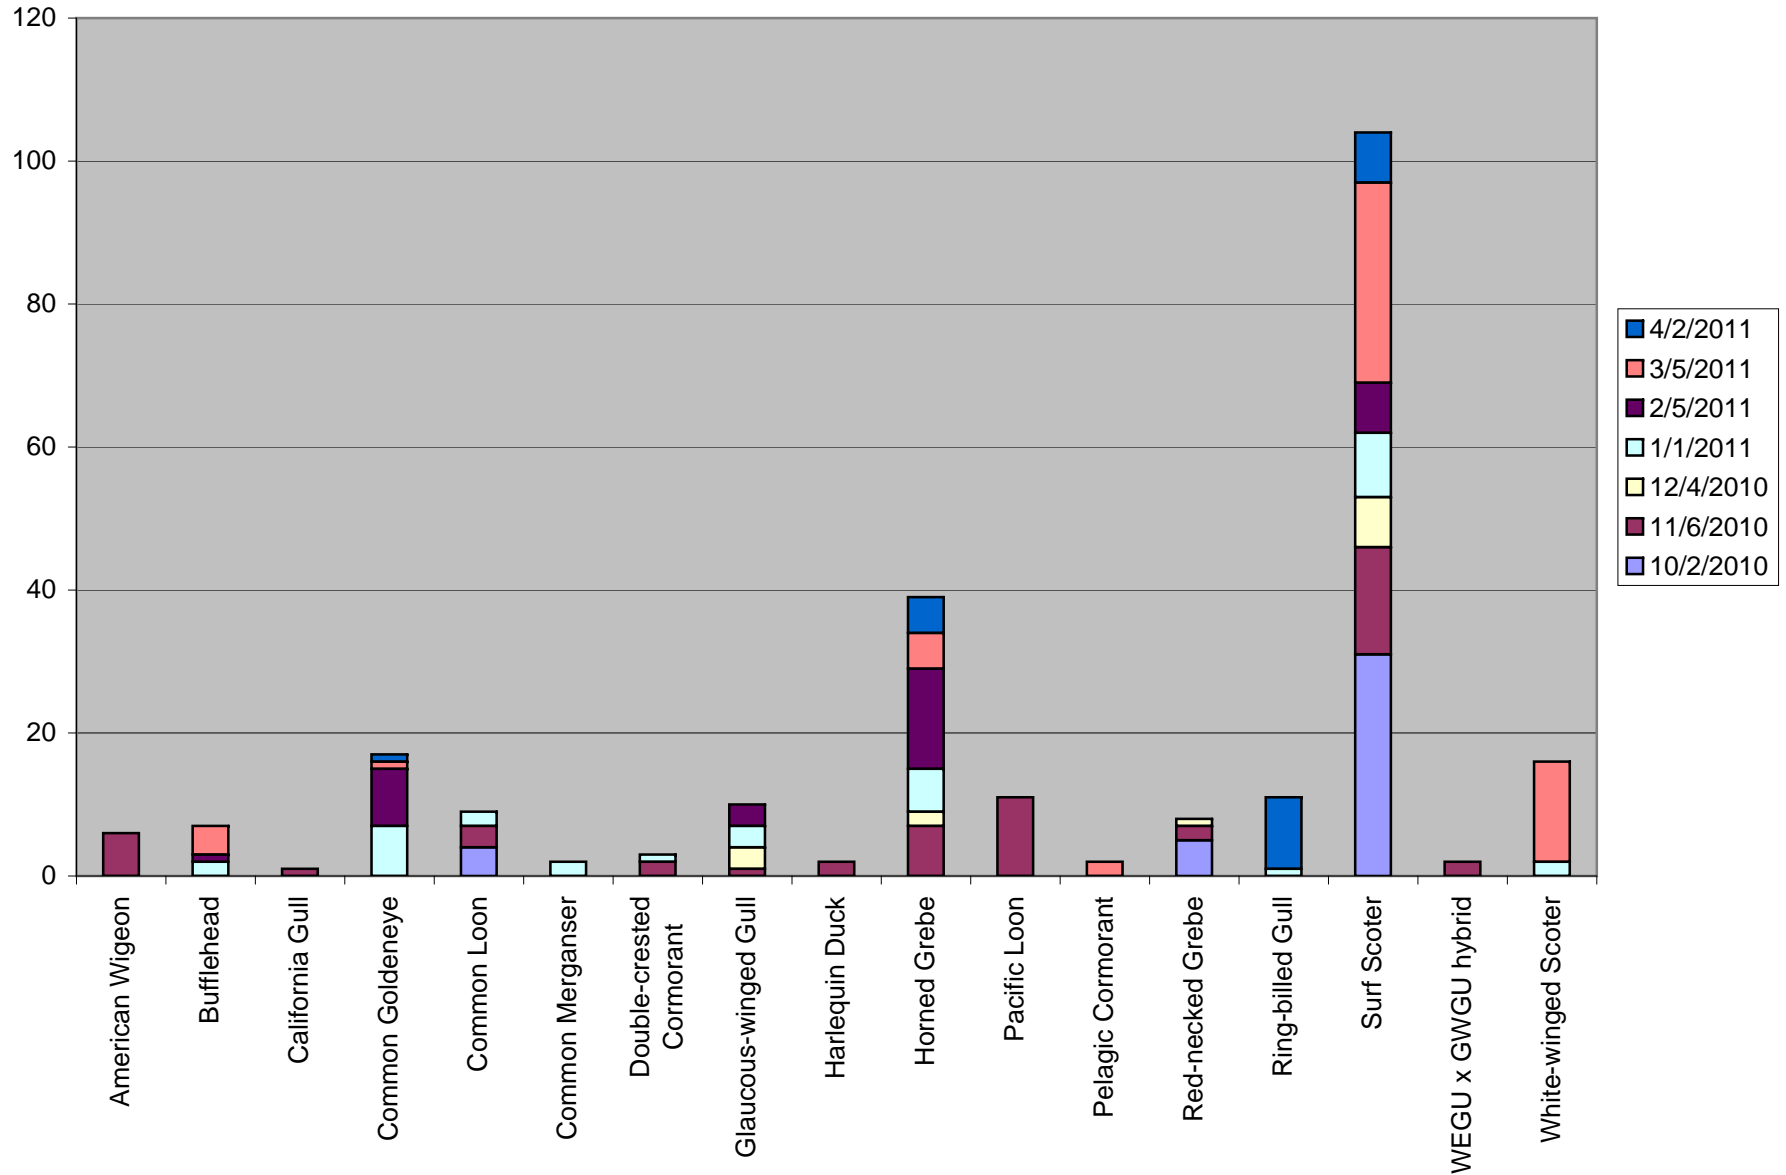

PSSS Site - Kopachuck State Park

Puget Sound Seabird Survey
 October 2010 - April 2011
www.seabirdsurvey.org

Total number of birds by species recorded at site during survey season. Sightings color-coded by month. Species without counts were a. beyond the 300m survey boundary b. in flight and/or c. seen after the completion of the survey.